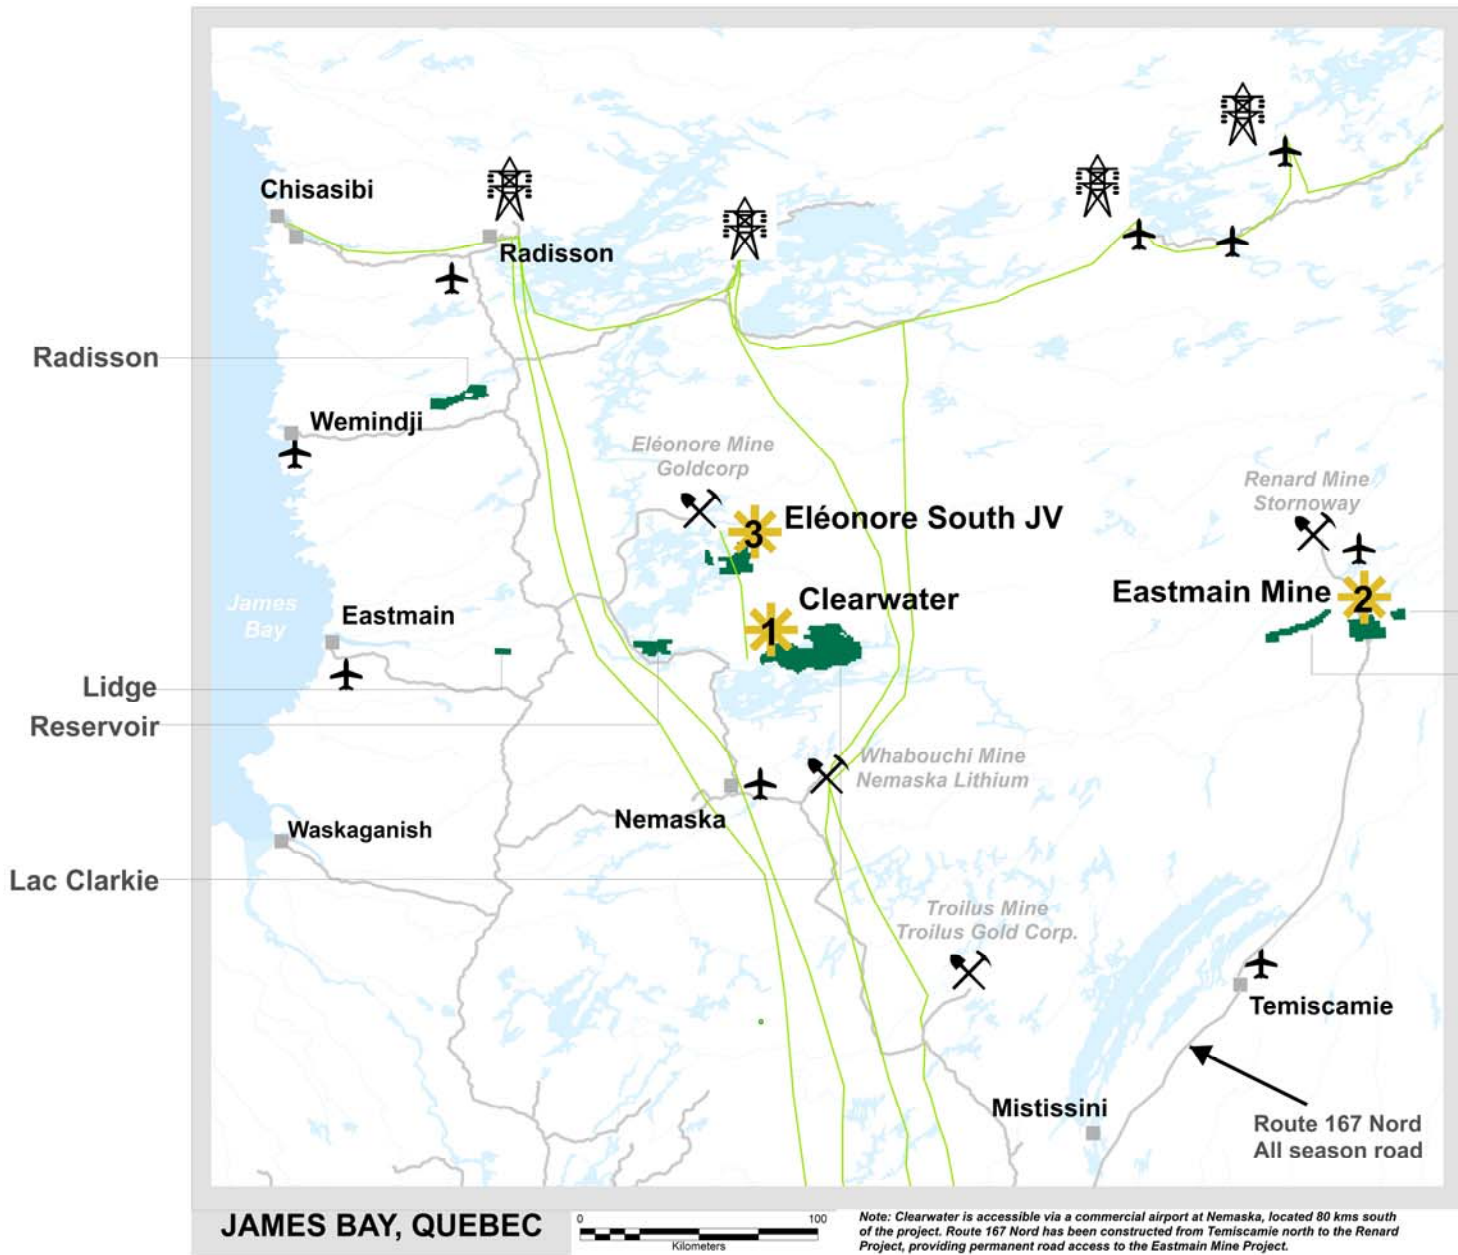

## JAMES BAY GOLD CAMP

Since 2014:

- 8 million oz of gold defined from ONE Mine (production and total resources)
- Significant potential for mineral resource growth
- Canadian shield and greenstone belt environment
- New lithium mine to the south of ER assets

Lac Lessard  
Ruby Hill